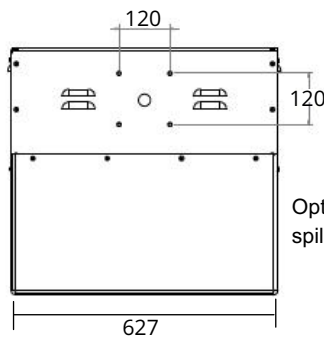

REAR VIEW

Optional light spillage guard