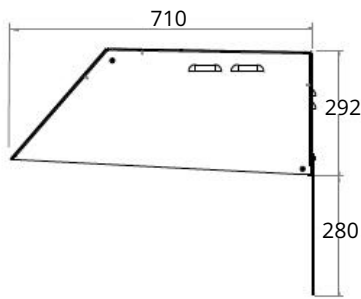

SIDE VIEW

REAR VIEW

Optional light spillage guard

Universal mounting bracket

Floodlight options :-

- TP750 - 750w LED >115,200 lumen output
- TP630 - 630w LED > 96,000 lumen output
- TP500 - 500w LED > 76,800 lumen output
- TP380 - 380w LED > 57,600 lumen output
- TP260 - 260w LED > 38,400 lumen output