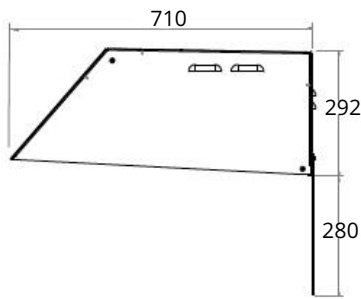

Luminaire Data

Philips Lumileds 5050 LEDs
Colour temperature, 4000k or 5000k
Voltage, 90 - 305V (230v)
Net Weight (21kg- TP750)
Housing Colour, RAL6007
Luminaire Output, 260w - 750w
LED Lumen Output, >160lpw
CRI >70
High Power Factor >0.96
High Efficiency >0.95
IP67
Typical life expectancy, 50,000hrs

- Uses the latest multi optic technology.
- Ultra High Efficiency LED arrays.
- Temperature / surge & short circuit protected.
- 5 Year Warranty.
- High LED Lighting uniformity.
- Stainless Steel Fixings.
- Strong Corrosion Resistant Aluminium Housing.
- High Quality Powder Coat Finish.
- Dimmable 0v - 10v (with additional cabling)
- Suitable upgrade for 1 & 2Kw HID floodlights.
- Supplied with a universal mounting bracket.

SIDE VIEW